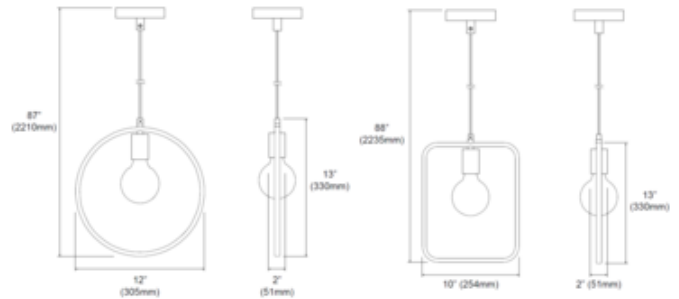

BRAND

Dainolite

DESCRIPTION

The Geometric Pendant features metal and aluminum construction. Available in 2 shapes.

Shown in: Matte Black / Bronze

SHADE COLOR	Bronze
BODY FINISH	Matte Black
WATTAGE	40W
DIMMER	Standard 120V
DIMENSIONS	12"W x 13"H x 2"D
BULB NOT INCLUDED	
LAMP	1 x A19/Medium (E26)/40W/120V Incandescent 1 x A19/Medium (E26)/120V LED

Technical Information

PRODUCT DIMENSIONS Max Overall Height: 87" (Round), 88" (Rectangle)

SPEC #

DAI1027502

COMPANY

PROJECT

FIXTURE TYPE

APPROVED BY