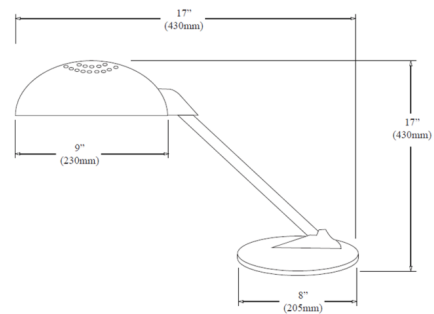

### Specifications

COLOR	N/A
BODY FINISH	Matte Black
WATTAGE	100W
DIMMER	N/A
DIMENSIONS	17"W x 17"H x 9"D
BULB NOT INCLUDED	1 x A19/Medium (E26)/100W/120V Incandescent
OTHER BULB OPTIONS	A19/Medium (E26)/120V LED
COUNTRY OF ORIGIN	China