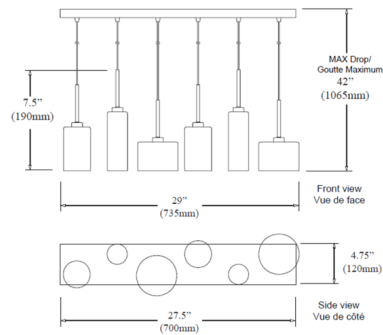

By Dainolite

Description

The Industrial Linear Pendant is a clean and modern fixture with a touch of edge. A metal canopy drops a set of cords to suspend clear glass shades of various shapes and sizes. Its cool, polished finish lends the piece its industrial flair while its simplistic and clean design makes it versatile enough for a range of interior styles.

Shown in polished chrome / clear

Specifications

COLOR Clear
BODY FINISH Polished Chrome
WATTAGE 36W
DIMMER Standard 120V
DIMENSIONS 29"L x 7"W x 7.5"H
BULB NOT INCLUDED 6 x JCD/G9/6W/120V LED
COUNTRY OF ORIGIN China