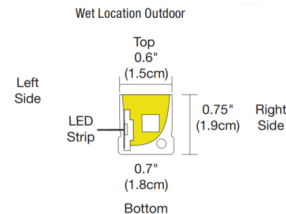

CLICK TO VIEW PRODUCT

Notes: