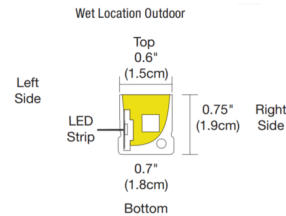

CLICK TO VIEW PRODUCT

Notes: