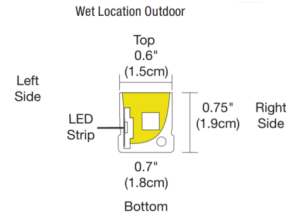

CLICK TO VIEW PRODUCT

Notes: