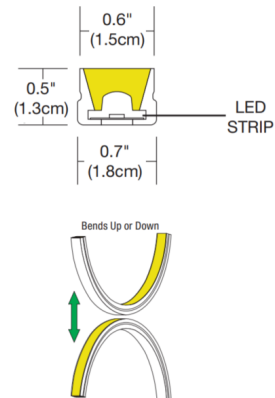

CLICK TO VIEW PRODUCT

Notes: