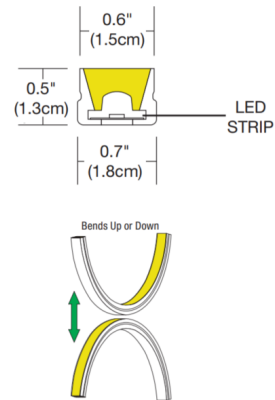

CLICK TO VIEW PRODUCT

Notes: