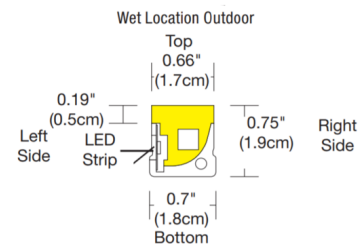

By PureEdge Lighting

Description

LRT7 Flexible Neon Bends Left to Right with a 0.7 inch wide three-sided lens, offering superior color quality and performance while creating uniform illumination without visible dots. Flex Neon can be flush or surface mounted. Choose from a variety of static white color temperature options including Warm Dim 2700K to 2000K (27D). IP65 rated for outdoor locations. System includes Outdoor 24VDC LED Flex Neon, End Cap, Power Connector (connected to each end of fixture), Wet Location Barrel Connectors, and Mounting Clips (provided with every two feet of Flex Neon). Optional mounting accessories sold separately. System requires outdoor rated Universal power supply with outdoor power supply enclosure (dimmable ELV/TRIAC/0-10V), sold separately. Note: Product is built to order.

Specifications

COLOR	White
BODY FINISH	N/A
WATTAGE	25W
DIMMER	Low Voltage Electronic
DIMENSIONS	60"L x 0.7"W x 0.75"H
INTEGRATED LED MODULE	5 x LED/5W/24V LED

Technical Information

LAMP LIFE	50000 hours
BEAM ANGLE	120°
COLOR RENDERING	92 CRI
LAMP COLOR	2700K
LUMENS/WATT	371.00
LUMINOUS FLUX	1855 lumens

Shown in white

Bends Right to Left or Left to Right

CLICK TO VIEW PRODUCT

Notes: