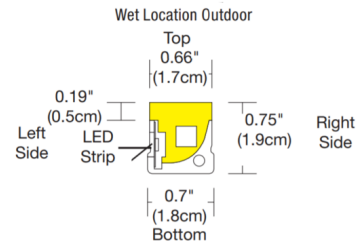

Description

LRT7 Flexible Neon Bends Left to Right with a 0.7 inch wide three-sided lens, offering superior color quality and performance while creating uniform illumination without visible dots. Flex Neon can be flush or surface mounted. Choose from a variety of static white color temperature options including Warm Dim 2700K to 2000K (27D). IP65 rated for outdoor locations. System includes Outdoor 24VDC LED Flex Neon, End Cap, Power Connector (connected to each end of fixture), Wet Location Barrel Connectors, and Mounting Clips (provided with every two feet of Flex Neon). Optional mounting accessories sold separately. System requires outdoor rated Universal power supply with outdoor power supply enclosure (dimnable ELV/TRIAC/0-10V), sold separately. Note: Product is built to order.

Specifications

COLOR	White
BODY FINISH	N/A
WATTAGE	25W
DIMMER	Low Voltage Electronic
DIMENSIONS	60"L x 0.7"W x 0.75"H
INTEGRATED LED MODULE	5 x LED/5W/24V LED

Technical Information

LAMP LIFE	50000 hours
BEAM ANGLE	120°
COLOR RENDERING	92 CRI
LAMP COLOR	2700K
LUMENS/WATT	371.00
LUMINOUS FLUX	1855 lumens

Shown in white

Bends Right to Left or Left to Right

CLICK TO VIEW PRODUCT

Notes: