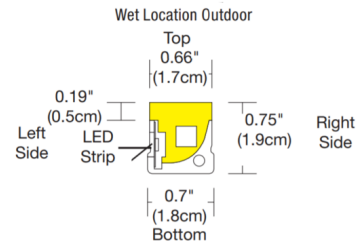

CLICK TO VIEW PRODUCT

Notes: