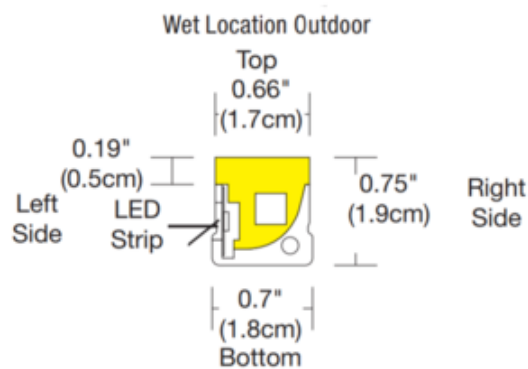

BRAND

PureEdge Lighting

DESCRIPTION

LRT7 Flexible Neon Bends Left to Right with a 0.7 inch wide three-sided lens, offering superior color quality and performance while creating uniform illumination without visible dots. Flex Neon can be flush or surface mounted. Sold in 5 foot increments at 5 watts (4.4 watts) per foot up to 20 feet. Dynamic Tunable White (2K6K) color temperature option ranges from 2000K through 6500K (daylight). Tunable White allows for independent control for adjusting LED color temperature and brightness. IP65 rated for outdoor wet locations. System includes Outdoor 24VDC LED Flex Neon, End Cap, Power Connector (connected to each end of fixture), Wet Location Barrel Connectors, and Mounting Clips (provided with every two feet of Flex Neon). Optional mounting accessories and dimmer control sold separately. System requires an outdoor rated 24VDC Tunable White power supply with outdoor power supply enclosure, or 0-10V 2-channel Tunable White power supply, sold separately. 0-10V Dimming: Requires two dimmers, one for intensity and one for color temperature. DMX Dynamic Color Changing: Requires CDMX1 controller. Note: Product is built to order

SHADE COLOR	White
BODY FINISH	N/A
WATTAGE	25W
DIMMER	N/A
DIMENSIONS	60"L x 0.7"W x 0.75"H
INTEGRATED LED MODULE	
LAMP	5 x LED/5W/24V LED

Technical Information

LUMINOUS FLUX	1440 lumens
LUMENS/WATT	288.00
LAMP COLOR	2000K-4000K Tunable White
COLOR RENDERING	93 CRI
BEAM ANGLE	120°

SPEC # EDG1027612

Bends Right to Left or Left to Right

COMPANY	PROJECT	FIXTURE TYPE	APPROVED BY	DATE