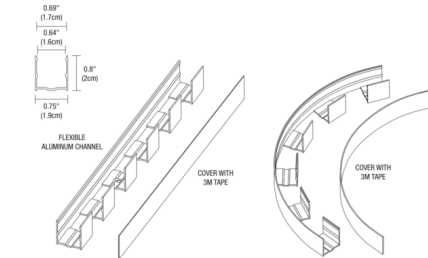

## Flex Neon .7 Inch Flexible Aluminum Channel By PureEdge Lighting

### Description

The Flexible Aluminum Channel is designed to work specifically with PureEdge Lighting LRF7, LRT7 and UDF7 Flex Neon. The channel can make large radius 90 degree turns and sweeping bends that follow the form of architectural details, soffits, signage and more. Available in Black or White finish.

### Specifications

COLOR	N/A
BODY FINISH	White
WATTAGE	N/A
DIMMER	N/A
DIMENSIONS	48" L x 0.75" W x 0.8" H
BULB	N/A

CLICK TO VIEW PRODUCT

Notes: