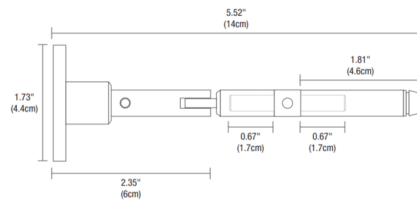

### Description

The Slim-Profile Turnbuckles hold the tension of the air craft cable running through the silicone Saber tube with LED strip. Pair of turnbuckles and 6 foot stainless steel aircraft cable included with Saber. Designed for use with PureEdge Lighting Saber.

### Specifications

COLOR	N/A
BODY FINISH	Satin Aluminum
WATTAGE	N/A
DIMMER	N/A
DIMENSIONS	1.73"W x 1.73"H x 5.52"D
BULB	N/A

CLICK TO VIEW PRODUCT

Notes: