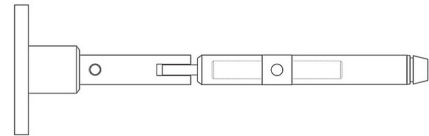

### Description

The Slim-Profile Turnbuckles hold the tension of the air craft cable running through the silicone Saber tube with LED strip. Pair of turnbuckles and 6 foot stainless steel aircraft cable included with Saber. Designed for use with PureEdge Lighting Saber.

### Specifications

COLOR	N/A
BODY FINISH	Satin Aluminum
WATTAGE	N/A
DIMMER	N/A
DIMENSIONS	1.73"W x 1.73"H x 5.52"D
BULB	N/A

CLICK TO VIEW PRODUCT

Notes: