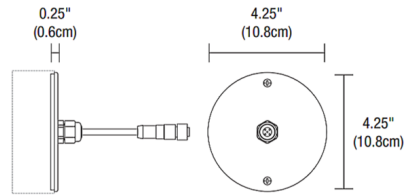

Lightology

lightology.com
866-954-4489
04-25-26

Project: _____

Company: _____

Location: _____ Fixture Type: _____

SPEC #: **EDG1027648**

Approved On: _____ Approved By: _____

Outdoor Round Canopy with Power Cable By PureEdge Lighting

Description

The Outdoor Round Canopy with Power Cable includes an 8 foot flexible 4-wire barrel connector power feed which may be field cut on job site. Designed for use with PureEdge Lighting Flex Neon Saber.

Shown in zinc

Specifications

COLOR	N/A
BODY FINISH	Zinc
WATTAGE	N/A
DIMMER	N/A
DIMENSIONS	4.25"W x 0.25"D
BULB	N/A

CLICK TO VIEW PRODUCT

Notes: