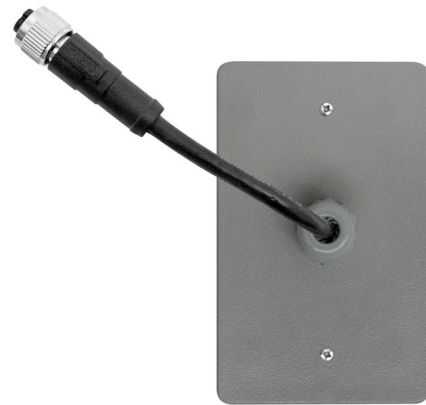

Lightology

lightology.com
866-954-4489
04-25-26

Project: _____

Company: _____

Location: _____ Fixture Type: _____

SPEC #: **EDG1027649**

Approved On: _____ Approved By: _____

Outdoor Rectangle Canopy with Power Cable By PureEdge Lighting

Description

The Outdoor Rectangle Canopy with Power Cable includes an 8 foot flexible 4-wire barrel connector power feed which may be field cut on job site. Designed for use with PureEdge Lighting Flex Neon Saber.

Shown in zinc

Specifications

COLOR	N/A
BODY FINISH	Zinc
WATTAGE	N/A
DIMMER	N/A
DIMENSIONS	2.87"W x 4.62"H x 0.3"D
BULB	N/A

CLICK TO VIEW PRODUCT

Notes: