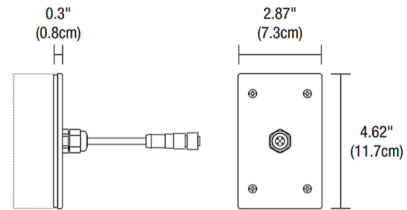

Lightology

lightology.com
866-954-4489
04-25-26

Project: _____

Company: _____

Location: _____ Fixture Type: _____

SPEC #: **EDG1027649**

Approved On: _____ Approved By: _____

Outdoor Rectangle Canopy with Power Cable By PureEdge Lighting

Description

The Outdoor Rectangle Canopy with Power Cable includes an 8 foot flexible 4-wire barrel connector power feed which may be field cut on job site. Designed for use with PureEdge Lighting Flex Neon Saber.

Shown in zinc

Specifications

COLOR	N/A
BODY FINISH	Zinc
WATTAGE	N/A
DIMMER	N/A
DIMENSIONS	2.87"W x 4.62"H x 0.3"D
BULB	N/A

CLICK TO VIEW PRODUCT

Notes: