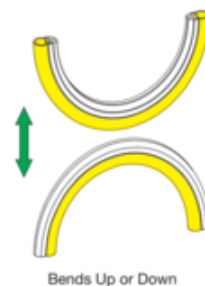

COMPANY	PROJECT	FIXTURE TYPE	APPROVED BY	DATE