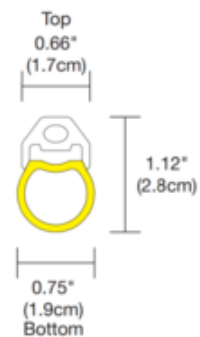

COMPANY	PROJECT	FIXTURE TYPE	APPROVED BY	DATE