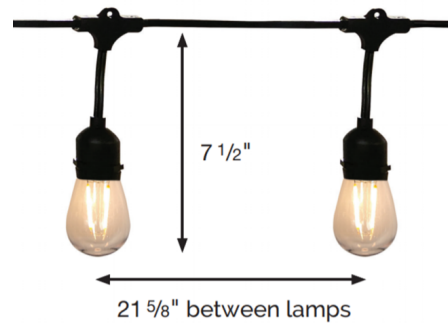

CLICK TO VIEW PRODUCT

Notes: