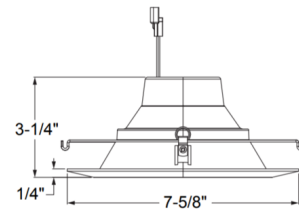

Shown in white / white baffle

Ships with: