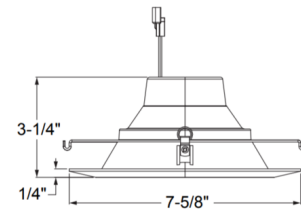

Shown in white / white baffle

Ships with: