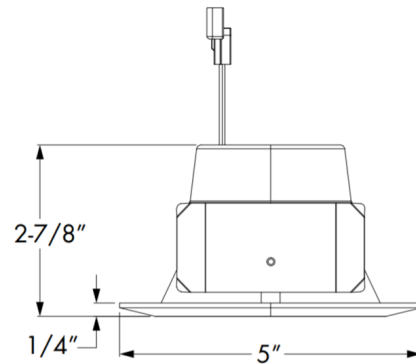

Shown in white / white baffle

CLICK TO VIEW PRODUCT

Notes: