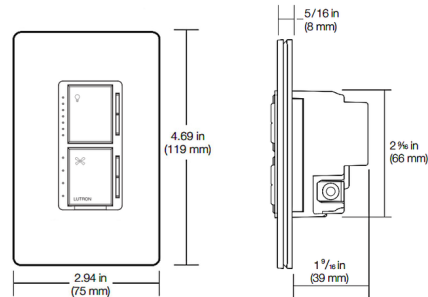

Shown in gloss white

**Note:** Requires a U.S. wallbox 2 1/2 in (64 mm) deep minimum. Overall width and height dimensions shown are with a Claro wallplate (sold separately).

### Specifications

COLOR	N/A
BODY FINISH	Gloss White
WATTAGE	N/A
DIMMER	N/A
DIMENSIONS	2.94"W x 4.69"H x 1.56"D
BULB	N/A
COUNTRY OF ORIGIN	China

CLICK TO VIEW PRODUCT

Notes: