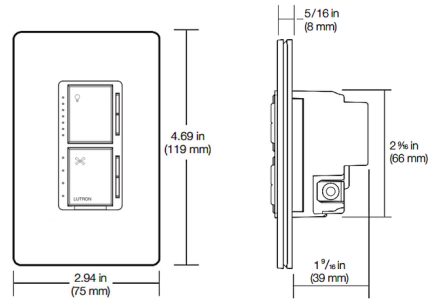

Shown in gloss grey

**Note:** Requires a U.S. wallbox 2½ in (64 mm) deep minimum. Overall width and height dimensions shown are with a Claro wallplate (sold separately).

### Specifications

COLOR	N/A
BODY FINISH	Gloss Grey
WATTAGE	N/A
DIMMER	N/A
DIMENSIONS	2.94"W x 4.69"H x 1.56"D
BULB	N/A
COUNTRY OF ORIGIN	China

CLICK TO VIEW PRODUCT

Notes: