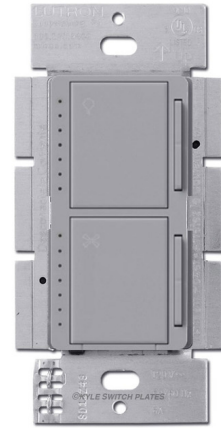

## Maestro LED+ Fan / Light Control

By Lutron

### Description

Maestro LED+ Fan/Light Control is a quiet fan-speed control with dimmer for dimmable LED, CFL, halogen and incandescent bulbs. Features four fan speeds plus off. Indicator lights display light level and fan speed. Single pole only. No canopy module required. Requires separate wires for fan and light no neutral wire required. UL listed to control: dimmable LEDs and dimmable compact fluorescent (CFL) with integrated ballast up to 75 watts, or incandescent/halogen lighting up to 250 watts. 1.5A fan rating single fan only. Note: Designer wall plate sold separately.

Shown in gloss grey

**Note:** Requires a U.S. wallbox 2½ in (64 mm) deep minimum. Overall width and height dimensions shown are with a Claro wallplate (sold separately).

### Specifications

COLOR	N/A
BODY FINISH	Gloss Grey
WATTAGE	N/A
DIMMER	N/A
DIMENSIONS	2.94"W x 4.69"H x 1.56"D
BULB	N/A
COUNTRY OF ORIGIN	China

CLICK TO VIEW PRODUCT

Notes: