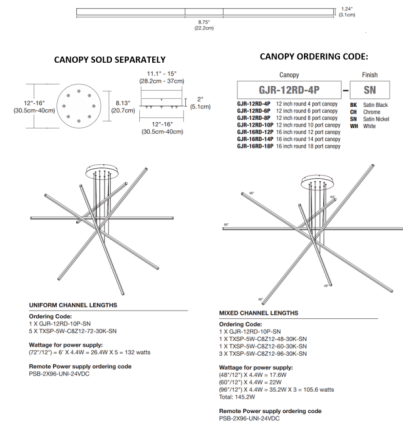

Shown in satin nickel / wood cherry

CLICK TO VIEW PRODUCT

Notes: