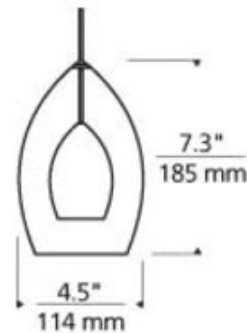

**BRAND** Visual Comfort Modern

**DESCRIPTION**

Fire Freejack Pendant features rich translucent Murano glass surrounding a small frost raindrop glass. Compatible for use with 1-circuit Monorail track system or Freejack canopy. Includes one 12 volt, 35 watt halogen bipin lamp. Supplied with six feet of field-cutttable suspension cable and a Freejack connector. Freejack canopy required if used as a monopoint, sold separately. LED canopy compatible with both halogen and LED lamp options. Dimmer type dependent on system transformer (low voltage magnetic or electronic). LIMITED TO QUANTITY ON HAND.

<b>SHADE COLOR</b>	Smoke
<b>BODY FINISH</b>	Satin Nickel
<b>WATTAGE</b>	35W
<b>DIMMER</b>	Dimmable
<b>DIMENSIONS</b>	79.3"L x 4.5"W x 7.3"H
<b>BULB INCLUDED</b>	
<b>LAMP</b>	1 x JC/CY6.35 (bipin)/35W/12V Halogen