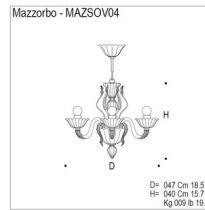

## Mazzorbo Chandelier

By Mazzega1946

### Specifications

COLOR . . . . . Amber  
 BODY FINISH . . . . . Chrome  
 WATTAGE . . . . . 480W  
 DIMMER . . . . . Standard 120V  
 DIMENSIONS . . . . . 33.5"W x 37.4"H x 33.5"D  
 BULB NOT INCLUDED . . . . . 8 x B10/E14 (European)/60W/120V Incandescent  
 COUNTRY OF ORIGIN . . . . . Italy