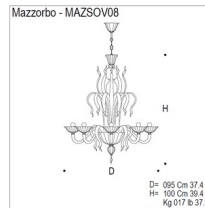

By Mazzega1946

Description

The Mazzorbo Chandelier features hand-made glass available in amber or crystal in a chrome and gold metal finish. Available with four, six, or eight lights.

Shown in chrome / amber

Specifications

COLOR Amber
 BODY FINISH Chrome
 WATTAGE 480W
 DIMMER Standard 120V
 DIMENSIONS 33.5"W x 37.4"H x 33.5"D
 BULB NOT INCLUDED 8 x B10/E14 (European)/60W/120V Incandescent
 COUNTRY OF ORIGIN Italy