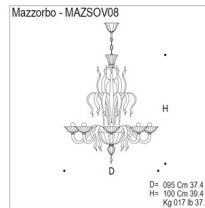

### Specifications

COLOR . . . . . Amber  
 BODY FINISH . . . . . Chrome  
 WATTAGE . . . . . 480W  
 DIMMER . . . . . Standard 120V  
 DIMENSIONS . . . . . 33.5"W x 37.4"H x 33.5"D  
 BULB NOT INCLUDED . . . . . 8 x B10/E14 (European)/60W/120V Incandescent  
 COUNTRY OF ORIGIN . . . . . Italy