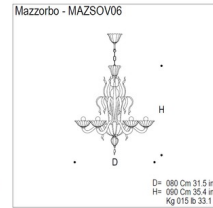

Specifications

COLOR Amber
 BODY FINISH Chrome
 WATTAGE 480W
 DIMMER Standard 120V
 DIMENSIONS 33.5"W x 37.4"H x 33.5"D
 BULB NOT INCLUDED 8 x B10/E14 (European)/60W/120V Incandescent
 COUNTRY OF ORIGIN Italy