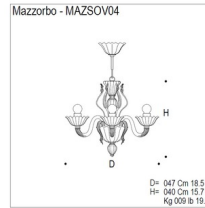

Specifications

COLOR Amber
 BODY FINISH Chrome
 WATTAGE 480W
 DIMMER Standard 120V
 DIMENSIONS 33.5"W x 37.4"H x 33.5"D
 BULB NOT INCLUDED 8 x B10/E14 (European)/60W/120V Incandescent
 COUNTRY OF ORIGIN Italy