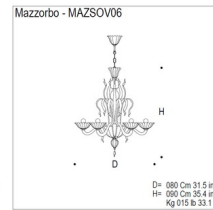

### Specifications

COLOR . . . . . Amber  
 BODY FINISH . . . . . Chrome  
 WATTAGE . . . . . 480W  
 DIMMER . . . . . Standard 120V  
 DIMENSIONS . . . . . 33.5"W x 37.4"H x 33.5"D  
 BULB NOT INCLUDED . . . . . 8 x B10/E14 (European)/60W/120V Incandescent  
 COUNTRY OF ORIGIN . . . . . Italy