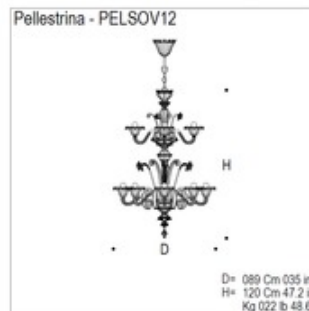

COMPANY

PROJECT

FIXTURE TYPE

APPROVED BY

DATE