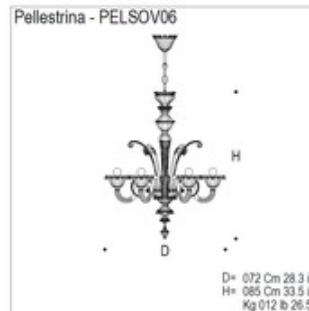

COMPANY

PROJECT

FIXTURE TYPE

APPROVED BY

DATE