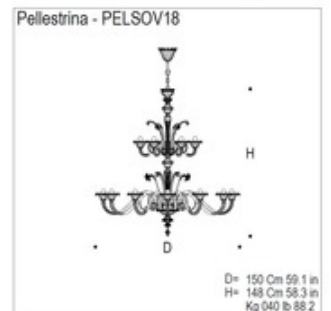

COMPANY

PROJECT

FIXTURE TYPE

APPROVED BY

DATE