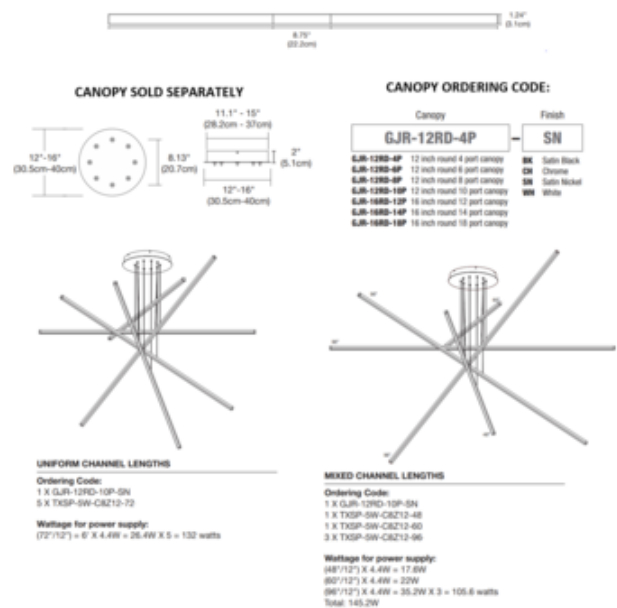

**DESIGNER**

Gregory Kay

**BRAND**

PureEdge Lighting

**DESCRIPTION**

MIYO Make-It-Your-Own Tunable White Pix Sticks Tie Stix Suspension system allows you to become the lighting designer. Mix & match your channel lengths or keep them all the same in configurations of 2, 3, 4, 5, 6, 7 or 9-light options. Available in increments from 39 to 96 inch, 5 watts per foot, and multiple wood and metal channel finish options. Offered in Tunable White 27K6 (2700K-6500K) color temperature. Dynamic Tunable White gives you full control over the color temperature and brightness independently. Includes two 12 foot adjustable aircraft cables per channel length. 5 year pro-rated warranty. ETL listed. Suitable for damp locations. Product is built to order. Note: A DMX color changing power supply or 2XK 0-10V 2-Channel power supply is required and sold separately. 0-10V requires two dimmers --one for intensity and one for color temperature. DMX power supply must be used with PureEdge controller (CDMX1-2XK).NOTE: 24VDC REMOTE POWER SUPPLIES AND MULTI-LIGHT CANOPY ARE REQUIRED AND SOLD SEPARATELY.Canopy and Hardware Finishes: Satin Black, Antique Bronze, Chrome, Satin Nickel and White.Channel Finishes: Satin Black, Chrome (available up to 84 inch length), Satin Nickel, White, Satin Brass, Maple, Walnut, Cherry, White Oak and Wood Espresso.

<b>SHADE COLOR</b>	Wood Cherry
<b>BODY FINISH</b>	Satin Nickel
<b>WATTAGE</b>	15W
<b>DIMMER</b>	Dimmable
<b>DIMENSIONS</b>	39"L x 1.24"W x 1.24"H
<b>INTEGRATED LED MODULE</b>	
<b>LAMP</b>	3 x LED/5W/24V LED

*Technical Information*

<b>LUMINOUS FLUX</b>	975 lumens
<b>LUMENS/WATT</b>	195.00
<b>LAMP COLOR</b>	2700K-6500K Tunable White
<b>COLOR RENDERING</b>	94 CRI
<b>BEAM ANGLE</b>	100°

**SPEC #** EDG1032609

COMPANY	PROJECT	FIXTURE TYPE	APPROVED BY	DATE