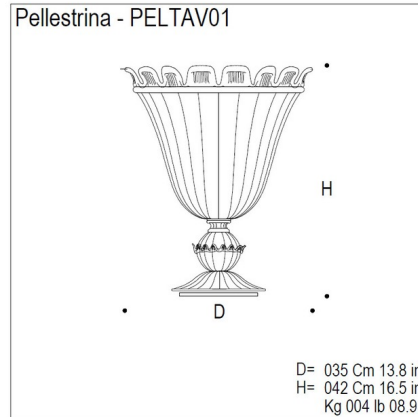

By Mazzega1946

Description

The Pellestrina Table Lamp is made from handmade glass with a chrome frame and is available in white with crystal decorations, crystal, black, or red.

Shown in multicolor / transparent crystal

Specifications

COLOR Transparent Crystal
BODY FINISH Multicolor
WATTAGE 72W
DIMMER N/A
DIMENSIONS 13.8"W x 16.6"H
BULB NOT INCLUDED 1 x A19/Medium (E26)/72W/120V Incandescent
OTHER BULB OPTIONS 1 x A19/Medium (E26)/120V LED
COUNTRY OF ORIGIN Italy