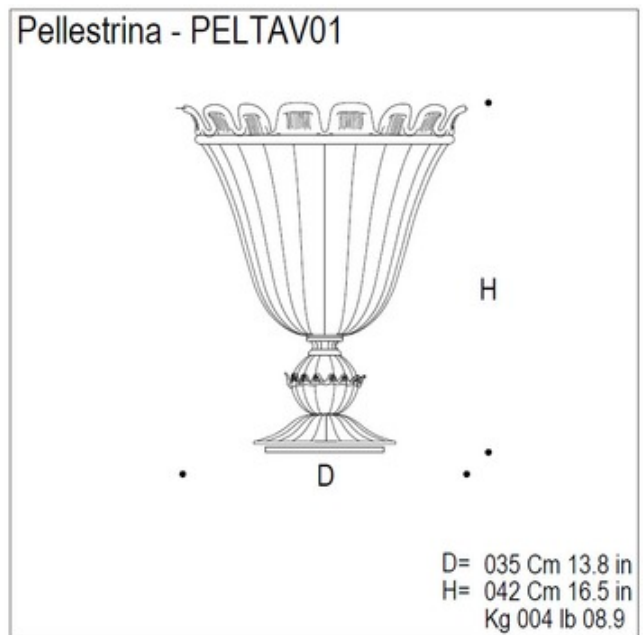

**BRAND**

Mazzega1946

**DESCRIPTION**

The Pellestrina Table Lamp is made from handmade glass with a chrome frame and is available in white with crystal decorations, crystal, black, or red.

*Shown in: Multicolor / Transparent Crystal*

<b>SHADE COLOR</b>	Transparent Crystal
<b>BODY FINISH</b>	Multicolor
<b>WATTAGE</b>	72W
<b>DIMMER</b>	N/A
<b>DIMENSIONS</b>	13.8"W x 16.6"H
<b>BULB NOT INCLUDED</b>	
<b>LAMP</b>	1 x A19/Medium (E26)/72W/120V Incandescent 1 x A19/Medium (E26)/120V LED

**SPEC #**

AVM103274

COMPANY

PROJECT

FIXTURE TYPE

APPROVED BY

DATE

---