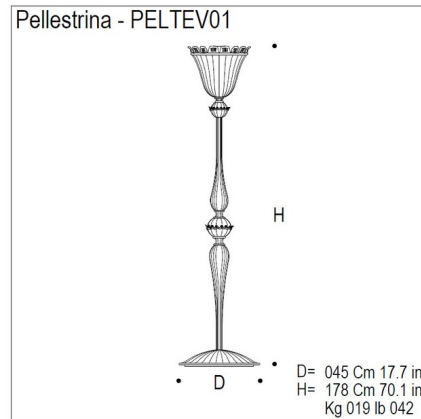

By Mazzega1946

Description

The Pellestrina Floor Lamp is made from handmade glass with a chrome frame and is available in white with crystal decorations, crystal, black, or red.

Shown in multicolor / white / crystal

Specifications

COLOR White / Crystal
BODY FINISH Multicolor
WATTAGE 72W
DIMMER N/A
DIMENSIONS 17.7"W x 70.1"H
BULB NOT INCLUDED 1 x A19/Medium (E26)/72W/120V Incandescent
OTHER BULB OPTIONS 1 x A19/Medium (E26)/120V LED
COUNTRY OF ORIGIN Italy