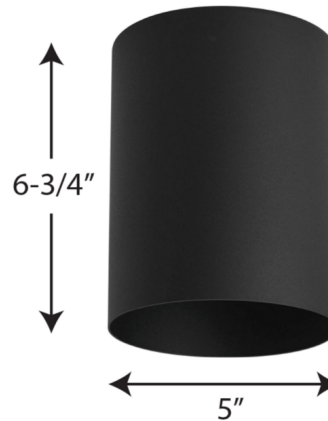

### Description

The Outdoor 5 Inch Flush Mount Cylinder Ceiling Light features die cast and extruded aluminum constructions with powder coat finish in Black, White, Bronze or Metallic Grey. Includes a 120 volt LED module with alternating current source and eliminates the need for a traditional LED driver. CSA listed for damp locations. Meets California Title 24 high efficacy requirements for outdoor use only. 5 year warranty.

### Specifications

COLOR	N/A
BODY FINISH	Black
WATTAGE	17W
DIMMER	Low Voltage Electronic
DIMENSIONS	5"W x 6.75"H
INTEGRATED LED MODULE	1 x LED/17W/120V LED
COUNTRY OF ORIGIN	China

### Technical Information

LAMP LIFE	60000 hours
COLOR RENDERING	90 CRI
LAMP COLOR	3000K
LUMENS/WATT	28.47
LUMINOUS FLUX	484 lumens

Shown in black

CLICK TO VIEW PRODUCT

Notes: