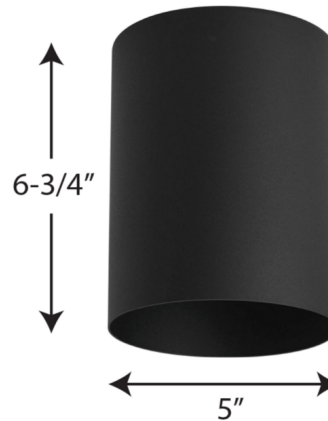

CLICK TO VIEW PRODUCT

Notes: