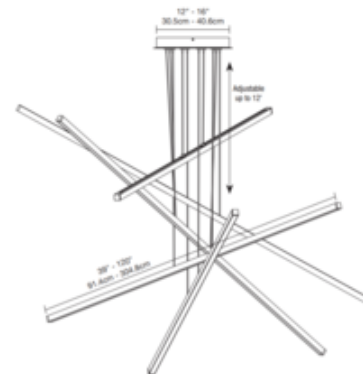

DESIGNER

Gregory Kay

BRAND

PureEdge Lighting

DESCRIPTION

The Pix Sticks Cirrus Suspension with D1 Direct Lens is a customizable chandelier for the modern home, office, restaurant, or commercial area. Features linear channels that intersect at alternate heights casting downlight illumination through diffused white lenses. Available in Satin Brass finish with Black connectors and hardware. 5 watts per foot per channel with three 48 inch channels. Supplied with a 12 inch metal canopy, a 120 volt input, 24VDC Class 2 output electronic low voltage LED power supply, and 12 feet of suspension cable. Dimmable with an ELV dimmer, sold separately. Note: This is a special order item.

Shown in: Satin Brass / White Lens

SHADE COLOR	White Lens
BODY FINISH	Satin Brass
WATTAGE	20W
DIMMER	Low Voltage Electronic
DIMENSIONS	48"L x 0.9"W x 0.9"H
INTEGRATED LED MODULE	
LAMP	4 x LED/5W/120V LED

Technical Information

LUMINOUS FLUX	2608 lumens
LUMENS/WATT	521.60
LAMP COLOR	2700K
COLOR RENDERING	95 CRI

SPEC # EDG1032962

COMPANY	PROJECT	FIXTURE TYPE	APPROVED BY	DATE