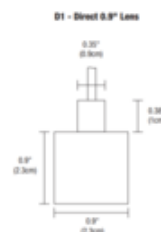

COMPANY	PROJECT	FIXTURE TYPE	APPROVED BY	DATE