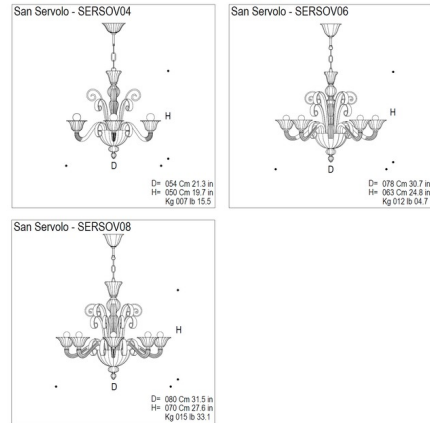

Lightology

lightology.com
866-954-4489
04-25-26

Project: _____

Company: _____

Location: _____ Fixture Type: _____

SPEC #: **AVM103300**

Approved On: _____ Approved By: _____

San Servolo Chandelier

By Mazzega1946

Description

The San Servolo Suspension is crafted from handmade glass with a chrome frame and is available in crystal, red, fume, or black with four, six, or eight lights.

Shown in chrome / transparent crystal

Specifications

COLOR Transparent Crystal
 BODY FINISH Chrome
 WATTAGE 240W
 DIMMER Standard 120V
 DIMENSIONS 19.7"W x 19.7"H x 19.7"D
 BULB NOT INCLUDED 4 x B10/E14 (European)/60W/120V Incandescent
 COUNTRY OF ORIGIN Italy