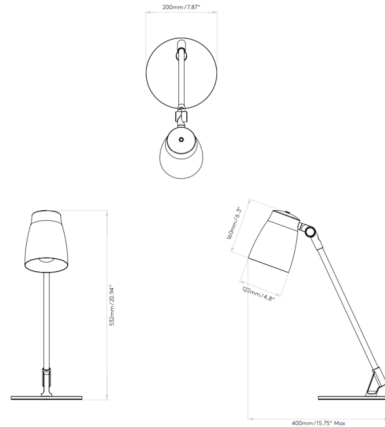

Lightology

lightology.com
866-954-4489
06-27-26

Project: _____

Company: _____

Location: _____ Fixture Type: _____

SPEC #: **AST1033056**

Approved On: _____ Approved By: _____

Atelier Desk Lamp By Astro Lighting

Description

The Atelier Desk Lamp features aluminum construction in a Matte Black finish. Tilt adjustable angle 180 degrees. Rotation adjustable angle 330 degrees. On/off switch on cord. UL listed. Includes lamp and base.

Shown in matte black

Specifications

COLOR	N/A
BODY FINISH	Matte Black
WATTAGE	12W
DIMMER	Not Included
DIMENSIONS	7.87"W x 20.94"H x 15.75"D
BULB NOT INCLUDED	1 x A19/Medium (E26)/12W/120V LED
COUNTRY OF ORIGIN	China