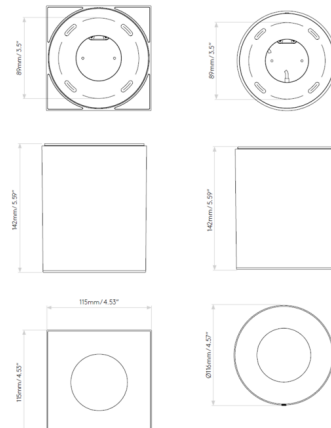

CLICK TO VIEW PRODUCT

Notes: