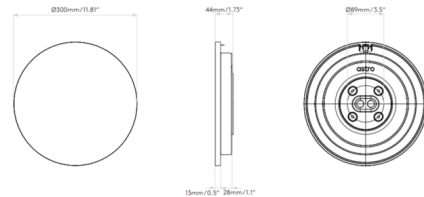

CLICK TO VIEW PRODUCT

Notes: