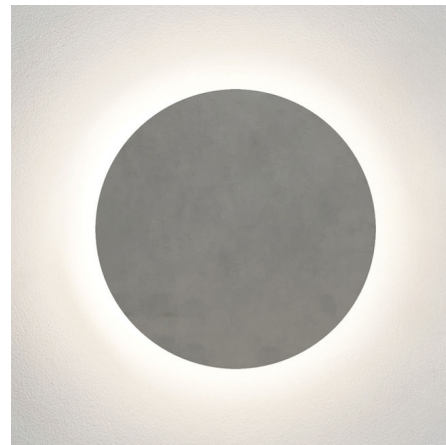

## Eclipse 300 Round Outdoor Wall Sconce By Astro Lighting

### Description

The Eclipse 300 Round Outdoor Wall Sconce washes your wall in soft ambient lighting. The round cast concrete plate features a Matte Concrete finish with a polycarbonate diffuser. Mounts to 4 inch octagon box. No driver required. ADA compliant. UL listed. Title 24 compliant when installed outdoors. Note: Eclipse exterior is covered by a 3 year guarantee; however, this does not apply to any that are installed within 5 miles of the coast or in a high salt environment.

### Technical Information

LAMP LIFE	53000 hours
COLOR RENDERING	80 CRI
LAMP COLOR	3000K
LUMENS/WATT	26.15
LUMINOUS FLUX	340 lumens

CLICK TO VIEW PRODUCT

Notes: