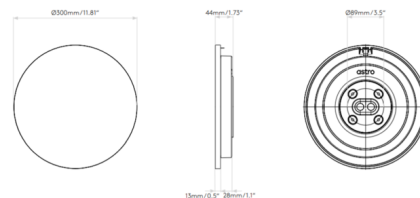

CLICK TO VIEW PRODUCT

Notes: