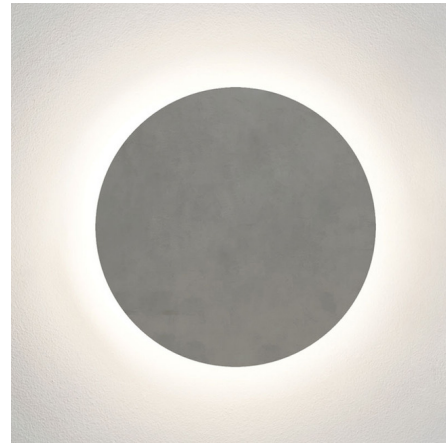

Lightology

lightology.com
866-954-4489
06-04-26

Project: _____

Company: _____

Location: _____ Fixture Type: _____

SPEC #: **AST1033064**

Approved On: _____ Approved By: _____

Eclipse 300 Round Outdoor Wall Sconce By Astro Lighting

Description

The Eclipse 300 Round Outdoor Wall Sconce washes your wall in soft ambient lighting. The round cast concrete plate features a Matte Concrete finish with a polycarbonate diffuser. Mounts to 4 inch octagon box. No driver required. ADA compliant. UL listed. Title 24 compliant when installed outdoors. Note: Eclipse exterior is covered by a 3 year guarantee; however, this does not apply to any that are installed within 5 miles of the coast or in a high salt environment.

Shown in concrete

Specifications

COLOR	N/A
BODY FINISH	Concrete
WATTAGE	13W
DIMMER	Not Dimmable
DIMENSIONS	11.81"W x 1.73"H
INTEGRATED LED MODULE	1 x LED/13W/120V LED
COUNTRY OF ORIGIN	China

Technical Information

LAMP LIFE	53000 hours
COLOR RENDERING	80 CRI
LAMP COLOR	3000K
LUMENS/WATT	26.15
LUMINOUS FLUX	340 lumens

CLICK TO VIEW PRODUCT

Notes: