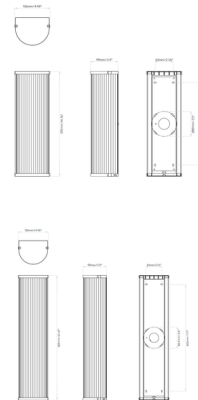

Lightology

lightology.com
866-954-4489
04-04-26

Project: _____

Company: _____

Location: _____ Fixture Type: _____

SPEC #: **AST1033065**

Approved On: _____ Approved By: _____

Avignon Round Wall Sconce By Astro Lighting

Description

The Avignon Round Wall Sconce, inspired by Art Deco luminaires, is large in scale to add drama and presence to a space. Tall and slender with a rounded profile, the Avignon features clear glass rods and metal end caps. Mounts to a 4 inch octagon box.

Specifications

COLOR	N/A
BODY FINISH	Bronze
WATTAGE	12W
DIMMER	Standard 120V
DIMENSIONS	4.96"W x 14.76"H x 3.9"D
BULB NOT INCLUDED	1 x A19/Medium (E26)/12W/120V LED
OTHER BULB OPTIONS	Edison ST-Shape/Medium (E26)/120V LED Edison Tube/Medium (E26)/120V LED B10/Medium (E26)/120V LED T10/Medium (E26)/120V LED
COUNTRY OF ORIGIN	China

CLICK TO VIEW PRODUCT

Notes: