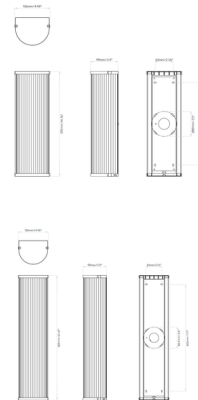

### Description

The Avignon Round Wall Sconce, inspired by Art Deco luminaires, is large in scale to add drama and presence to a space. Tall and slender with a rounded profile, the Avignon features clear glass rods and metal end caps. Mounts to a 4 inch octagon box.

### Specifications

COLOR	N/A
BODY FINISH	Bronze
WATTAGE	12W
DIMMER	Standard 120V
DIMENSIONS	4.96"W x 14.76"H x 3.9"D
BULB NOT INCLUDED	1 x A19/Medium (E26)/12W/120V LED
OTHER BULB OPTIONS	Edison ST-Shape/Medium (E26)/120V LED Edison Tube/Medium (E26)/120V LED B10/Medium (E26)/120V LED T10/Medium (E26)/120V LED
COUNTRY OF ORIGIN	China