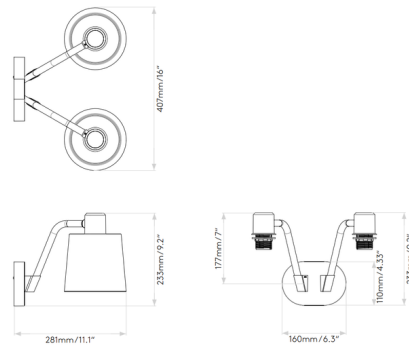

Description

The Edward Twin Wall Sconce features a traditional design filtered through a modern lens, with decorative details pared down in favor of clean, fluid lines. The die-cast Matte Black base features contrasting gold accents and is complemented by tapered drum shades. The Matte Black and Matte Gold shades are metal, while the Black, Putty and White shades are fabric.

Shown in matte black / matte gold metal

Specifications

COLOR	Matte Gold Metal
BODY FINISH	Matte Black
WATTAGE	24W
DIMMER	Low Voltage Electronic
DIMENSIONS	16"W x 9.5"H x 11.1"D
BULB NOT INCLUDED	2 x A19/Medium (E26)/12W/120V LED
COUNTRY OF ORIGIN	China