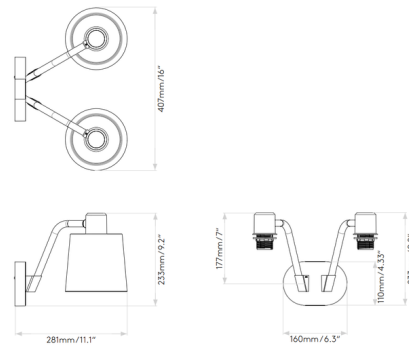

Description

The Edward Twin Wall Sconce features a traditional design filtered through a modern lens, with decorative details pared down in favor of clean, fluid lines. The die-cast Matte Black base features contrasting gold accents and is complemented by tapered drum shades. The Matte Black and Matte Gold shades are metal, while the Black, Putty and White shades are fabric.

Shown in matte black / black fabric

Specifications

COLOR	Black Fabric
BODY FINISH	Matte Black
WATTAGE	24W
DIMMER	Low Voltage Electronic
DIMENSIONS	16"W x 9.5"H x 11.1"D
BULB NOT INCLUDED	2 x A19/Medium (E26)/12W/120V LED
COUNTRY OF ORIGIN	China