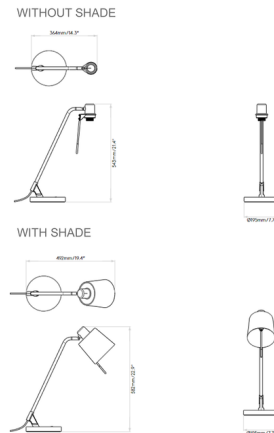

## Edward Desk Light By Astro Lighting

### Description

The Edward Desk Light is available with a frame in Black with Brass accents and a steel or polycotton shade. The steel shade is offered in a Matt Black or Matt Gold, and the polycotton shade is offered in Black, Putty, or White. Features a 90 degree tilt and a 330 degree rotation. Includes a 78.74 in long cable. Features on/off switch on base. UL listed.

### Specifications

COLOR	Matte Black Metal
BODY FINISH	Matte Black
WATTAGE	12W
DIMMER	N/A
DIMENSIONS	7.68"W x 21.38"H
BULB NOT INCLUDED	1 x A19/Medium (E26)/12W/120V LED
COUNTRY OF ORIGIN	China

CLICK TO VIEW PRODUCT