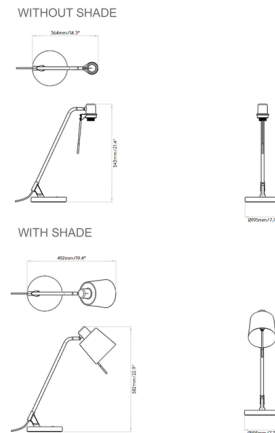

Description

The Edward Desk Light is available with a frame in Black with Brass accents and a steel or polycotton shade. The steel shade is offered in a Matt Black or Matt Gold, and the polycotton shade is offered in Black, Putty, or White. Features a 90 degree tilt and a 330 degree rotation. Includes a 78.74 in long cable. Features on/off switch on base. UL listed.

Shown in matte black / matte black metal

Specifications

COLOR	Black Fabric
BODY FINISH	Matte Black
WATTAGE	12W
DIMMER	N/A
DIMENSIONS	7.68"W x 21.38"H
BULB NOT INCLUDED	1 x A19/Medium (E26)/12W/120V LED
COUNTRY OF ORIGIN	China