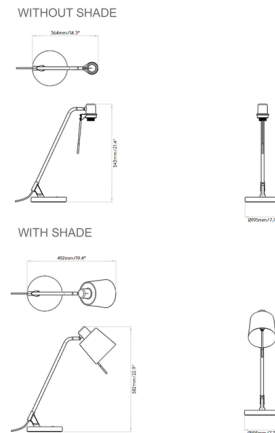

Description

The Edward Desk Light is available with a frame in Black with Brass accents and a steel or polycotton shade. The steel shade is offered in a Matt Black or Matt Gold, and the polycotton shade is offered in Black, Putty, or White. Features a 90 degree tilt and a 330 degree rotation. Includes a 78.74 in long cable. Features on/off switch on base. UL listed.

Shown in matte black / matte black metal

Specifications

COLOR Black Fabric
BODY FINISH Matte Black
WATTAGE 12W
DIMMER N/A
DIMENSIONS 7.68"W x 21.38"H
BULB NOT INCLUDED 1 x A19/Medium (E26)/12W/120V LED
COUNTRY OF ORIGIN China