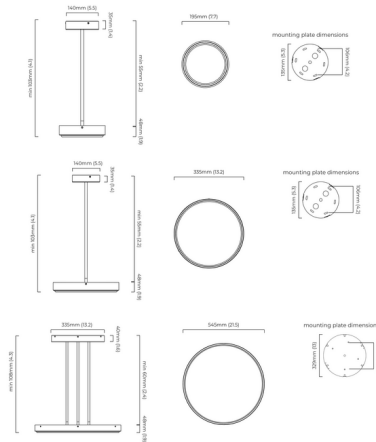

Description

The Anvers Pendant is inspired by the plains of a Flemish Landscape. The low profile offers a stunning silhouette and clean elegance with the Honed Alabaster stone diffuser. Note: Standard stem length is 39.4 inches and is field adjustable. Custom stem length is available upon request. Please specify overall drop length when ordering.

Shown in satin brass / honed alabaster

Specifications

COLOR	Honed Alabaster
BODY FINISH	Satin Brass
WATTAGE	10.5W
DIMMER	Standard 120V
DIMENSIONS	7.7"W x 1.9"H
INTEGRATED LED MODULE	1 x LED/10.5W/120V LED
COUNTRY OF ORIGIN	United Kingdom