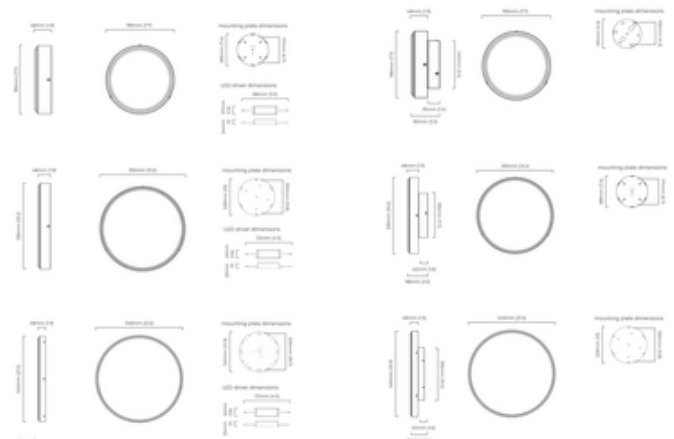

BRAND

CTO Lighting

DESCRIPTION

The Anvers Surface Wall/Ceiling Mount is inspired by the plains of a Flemish Landscape. The low profile offers a stunning silhouette and clean elegance with the Honed Alabaster stone diffuser. Available as flush mount or semi-flush mount with canopy. ADA compliant when used on the wall.

Shown in: Bronze / Honed Alabaster

SHADE COLOR	Honed Alabaster
BODY FINISH	Bronze
WATTAGE	10.5W
DIMMER	Low Voltage Electronic
DIMENSIONS	7.7"W x 7.7"H x 3.3"D
INTEGRATED LED MODULE	
LAMP	1 x LED/10.5W/120V LED
<i>Technical Information</i>	
LAMP COLOR	3000K
SPEC #	CTO1033095