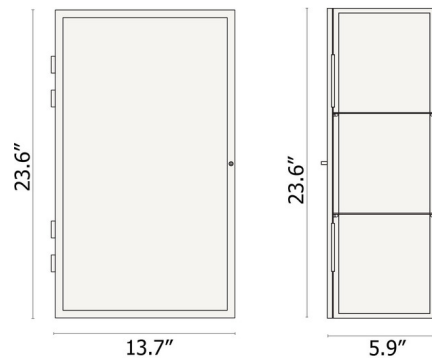

### Description

The Haze Wall Cabinet is a practical wall mounted cabinet that is perfect for storing small objects in your kitchen, bathroom, or even used in your hallway. Available with a Black or Cashmere finish complemented by a Reeded Glass pane on the door. Two metal shelves included. Can be installed with door opening from either direction.

### Specifications

COLOR	Reeded Glass
BODY FINISH	Cashmere
WATTAGE	N/A
DIMMER	N/A
DIMENSIONS	13.8"W x 23.6"H x 5.9"D
BULB	N/A
COUNTRY OF ORIGIN	China

CLICK TO VIEW PRODUCT

Notes: