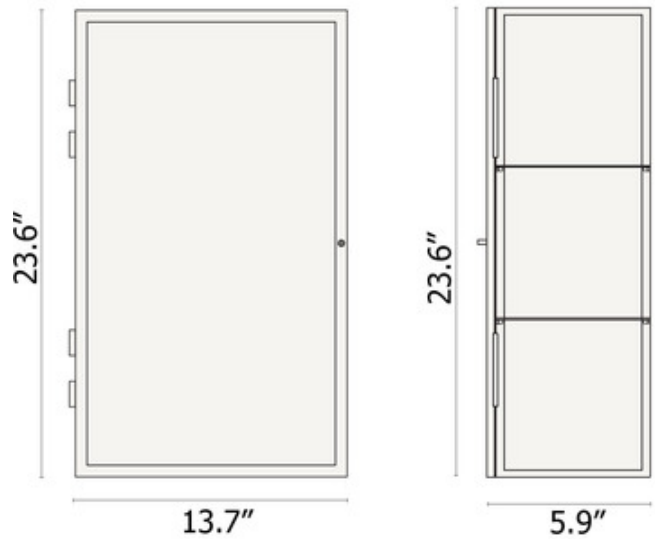

BRAND

Ferm Living

DESCRIPTION

The Haze Wall Cabinet is a practical wall mounted cabinet that is perfect for storing small objects in your kitchen, bathroom, or even used in your hallway. Available with a Black or Cashmere finish complemented by a Reeded Glass pane on the door. Two metal shelves included. Can be installed with door opening from either direction.

Shown in: Cashmere / Reeded Glass

COLOR	Reeded Glass
BODY FINISH	Cashmere
WATTAGE	N/A
DIMMER	N/A
DIMENSIONS	13.8"W x 23.6"H x 5.9"D
LAMP	N/A

SPEC #

FRM1033185

COMPANY

PROJECT

FIXTURE TYPE

APPROVED BY