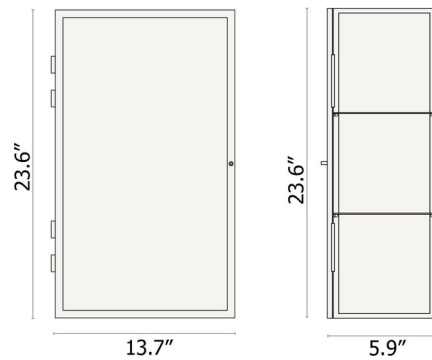

Description

The Haze Wall Cabinet is a practical wall mounted cabinet that is perfect for storing small objects in your kitchen, bathroom, or even used in your hallway. Available with a Black or Cashmere finish complemented by a Reeded Glass pane on the door. Two metal shelves included. Can be installed with door opening from either direction.

Shown in cashmere / reeded glass

Specifications

COLOR	Reeded Glass
BODY FINISH	Cashmere
WATTAGE	N/A
DIMMER	N/A
DIMENSIONS	13.8"W x 23.6"H x 5.9"D
BULB	N/A
COUNTRY OF ORIGIN	China

CLICK TO VIEW PRODUCT

Notes: