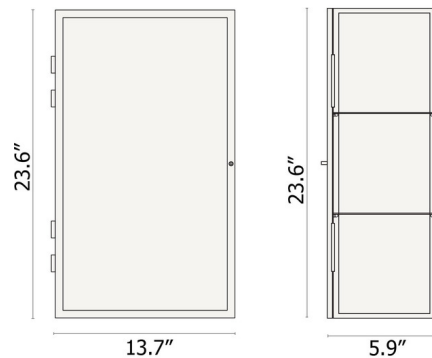

### Description

The Haze Wall Cabinet is a practical wall mounted cabinet that is perfect for storing small objects in your kitchen, bathroom, or even used in your hallway. Available with a Black or Cashmere finish complemented by a Reeded Glass pane on the door. Two metal shelves included. Can be installed with door opening from either direction.

### Specifications

COLOR	Reeded Glass
BODY FINISH	Black
WATTAGE	N/A
DIMMER	N/A
DIMENSIONS	13.8"W x 23.6"H x 5.9"D
BULB	N/A
COUNTRY OF ORIGIN	China

CLICK TO VIEW PRODUCT

Notes: