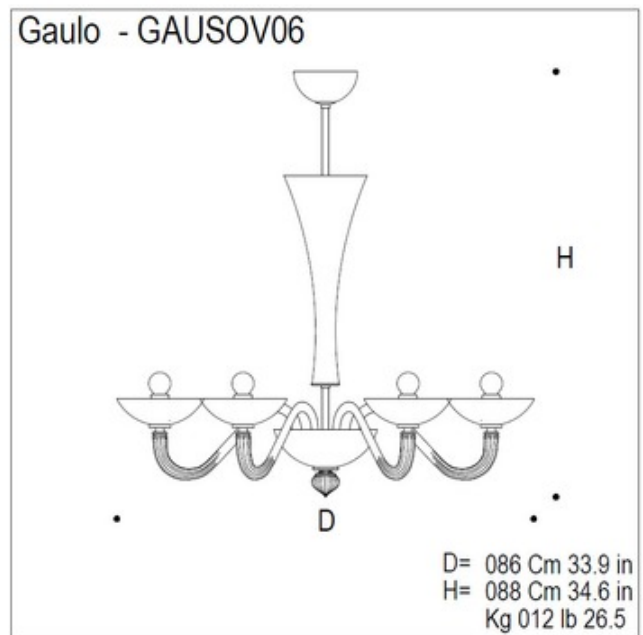

BRAND

Mazzega1946

DESCRIPTION

The Gaulo Suspension is crafted from handmade glass with a chrome frame and is available in crystal, amber, or red.

Shown in: Chrome / Red

SHADE COLOR	Red
BODY FINISH	Chrome
WATTAGE	360W
DIMMER	Standard 120V
DIMENSIONS	33.9"W x 34.7"H
BULB NOT INCLUDED	
LAMP	6 x B10/E14 (European)/60W/120V Incandescent

SPEC #

AVM103319

COMPANY

PROJECT

FIXTURE TYPE

APPROVED BY

DATE