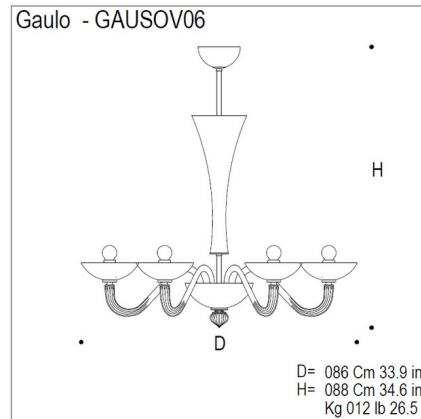

Lightology

lightology.com
866-954-4489
04-25-26

Project: _____

Company: _____

Location: _____ Fixture Type: _____

SPEC #: **AVM103319**

Approved On: _____ Approved By: _____

Gaulo Chandelier

By Mazzega1946

Description

The Gaulo Suspension is crafted from handmade glass with a chrome frame and is available in crystal, amber, or red.

Shown in chrome / red

Specifications

COLOR Red
BODY FINISH Chrome
WATTAGE 360W
DIMMER Standard 120V
DIMENSIONS 33.9"W x 34.7"H
BULB NOT INCLUDED 6 x B10/E14 (European)/60W/120V Incandescent
COUNTRY OF ORIGIN Italy