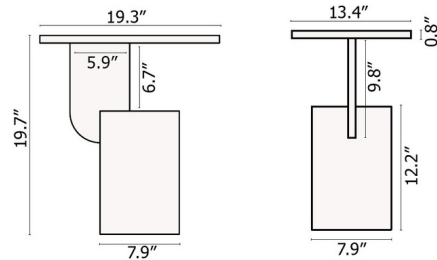

Description

The Insert Side Table features a sturdy and sculptural design that is crafted from solid ash wood. The table features multiple surfaces from the heavy cylindrical base to the light oval top that seems to float.

Shown in natural ash

Specifications

COLOR	N/A
BODY FINISH	Natural Ash
WATTAGE	N/A
DIMMER	N/A
DIMENSIONS	19.29"W x 19.69"H x 13.39"D
BULB	N/A
COUNTRY OF ORIGIN	Bosnia and Herzegovina

CLICK TO VIEW PRODUCT