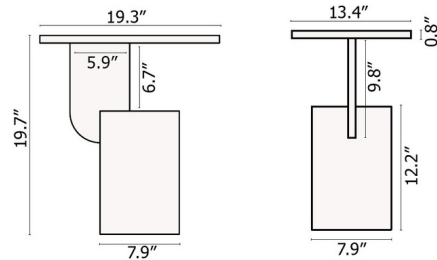

Description

The Insert Side Table features a sturdy and sculptural design that is crafted from solid ash wood. The table features multiple surfaces from the heavy cylindrical base to the light oval top that seems to float.

Shown in black

Specifications

COLOR	N/A
BODY FINISH	Black
WATTAGE	N/A
DIMMER	N/A
DIMENSIONS	19.29"W x 19.69"H x 13.39"D
BULB	N/A
COUNTRY OF ORIGIN	Bosnia and Herzegovina

CLICK TO VIEW PRODUCT

Notes: