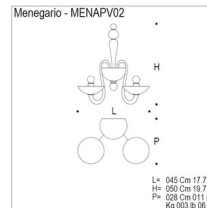

Lightology

lightology.com
866-954-4489
05-23-26

Project: _____

Company: _____

Location: _____ Fixture Type: _____

SPEC #: **AVM103321**

Approved On: _____ Approved By: _____

Menegario Wall Light

By Mazzega1946

Description

The jellyfish-inspired Menegario Wall Sconce is a handmade glass fixture in Amber or Red glass with a Polished Gold frame or Clear or Blue glass with a Polished Chrome frame. Available in two sizes.

Shown in polished chrome / clear

Specifications

COLOR Clear
BODY FINISH Polished Chrome
WATTAGE 120W
DIMMER Standard 120V
DIMENSIONS 17.7"W x 18.9"H x 17.7"D
BULB NOT INCLUDED 2 x B10/E14 (European)/60W/120V Incandescent
COUNTRY OF ORIGIN Italy