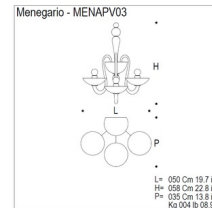

Lightology

lightology.com
866-954-4489
05-23-26

Project: _____

Company: _____

Location: _____ Fixture Type: _____

SPEC #: **AVM103321**

Approved On: _____ Approved By: _____

Menegario Wall Light

By Mazzega1946

Description

The jellyfish-inspired Menegario Wall Sconce is a handmade glass fixture in Amber or Red glass with a Polished Gold frame or Clear or Blue glass with a Polished Chrome frame. Available in two sizes.

Shown in polished chrome / clear

Specifications

COLOR Clear
BODY FINISH Polished Chrome
WATTAGE 120W
DIMMER Standard 120V
DIMENSIONS 17.7"W x 18.9"H x 17.7"D
BULB NOT INCLUDED 2 x B10/E14 (European)/60W/120V Incandescent
COUNTRY OF ORIGIN Italy