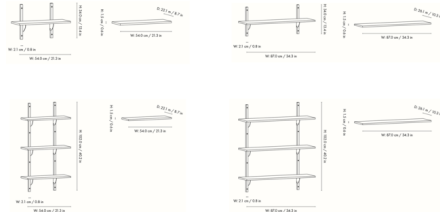

Description

The Sector Shelf is a modern take on Mid-century modern shelving units and is defined by the sturdy and simplistic design of this Shelf. The Shelf looks great alone or when used with the Sector Desk. The Shelf can hold up to 44lbs. provided it is mounted with the proper hardware for the type of wall. Note: The 3-Shelf option is only available with Natural Oak / Brass finish.

Shown in natural oak / brass

Specifications

COLOR	N/A
BODY FINISH	Natural Oak / Brass
WATTAGE	N/A
DIMMER	N/A
DIMENSIONS	34.25"L x 10.28"W x 13.39"H
BULB	N/A
COUNTRY OF ORIGIN	Poland

CLICK TO VIEW PRODUCT