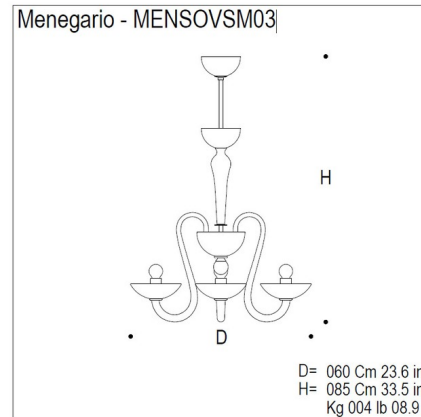

Lightology

lightology.com
866-954-4489
06-22-26

Project: _____

Company: _____

Location: _____ Fixture Type: _____

SPEC #: **AVM103330**

Approved On: _____ Approved By: _____

Menegario Small Chandelier

By Mazzega1946

Description

The jellyfish-inspired Menegario Small Chandelier is a handmade glass chandelier in Amber or Red glass with a Polished Gold frame or Clear or Blue glass with a Polished Chrome frame.

Shown in polished gold / amber

Specifications

COLOR Amber
BODY FINISH Polished Gold
WATTAGE 180W
DIMMER Standard 120V
DIMENSIONS 23.6"W x 24.8"H x 23.6"D
BULB NOT INCLUDED 3 x B10/E14 (European)/60W/120V Incandescent
COUNTRY OF ORIGIN Italy