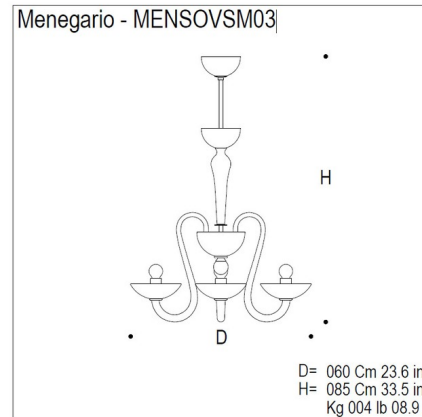

Lightology

lightology.com
866-954-4489
04-21-26

Project: _____

Company: _____

Location: _____ Fixture Type: _____

SPEC #: **AVM103330**

Approved On: _____ Approved By: _____

Menegario Small Chandelier

By Mazzega1946

Description

The jellyfish-inspired Menegario Small Chandelier is a handmade glass chandelier in Amber or Red glass with a Polished Gold frame or Clear or Blue glass with a Polished Chrome frame.

Shown in polished gold / amber

Specifications

COLOR Amber
BODY FINISH Polished Gold
WATTAGE 180W
DIMMER Standard 120V
DIMENSIONS 23.6"W x 24.8"H x 23.6"D
BULB NOT INCLUDED 3 x B10/E14 (European)/60W/120V Incandescent
COUNTRY OF ORIGIN Italy