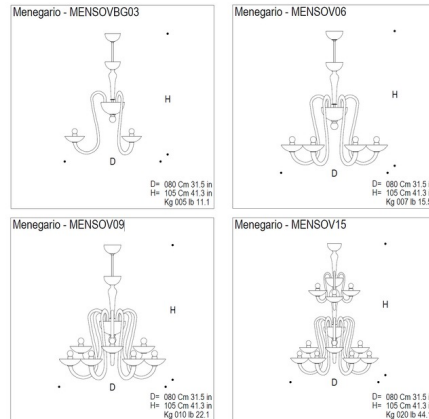

Lightology

lightology.com
866-954-4489
05-25-26

Project: _____

Company: _____

Location: _____ Fixture Type: _____

SPEC #: **AVM103344**

Approved On: _____ Approved By: _____

Menegario Chandelier

By Mazzega1946

Description

The jellyfish-inspired Menegario Chandelier is a handmade glass chandelier in Amber or Red glass with a Polished Gold frame or Clear or Blue glass with a Polished Chrome frame. Available with three, six, nine, or fifteen lights.

Shown in polished chrome / transparent light blue

Specifications

COLOR Transparent Light Blue
 BODY FINISH Polished Chrome
 WATTAGE 540W
 DIMMER Standard 120V
 DIMENSIONS 31.5"W x 41.4"H
 BULB NOT INCLUDED 9 x B10/E14 (European)/60W/120V Incandescent
 COUNTRY OF ORIGIN Italy