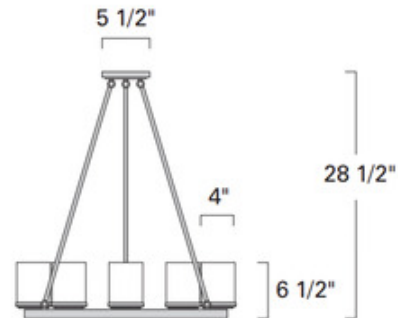

<b>SHADE COLOR</b>	Frosted
<b>BODY FINISH</b>	Satin Brass
<b>WATTAGE</b>	300W
<b>DIMMER</b>	Standard 120V
<b>DIMENSIONS</b>	25.5"W x 6.5"H
<b>BULB NOT INCLUDED</b>	
<b>LAMP</b>	5 x B10/Candelabra (E12)/60W/120V Incandescent 5 x B10/Candelabra (E12)/120V LED

*Technical Information*

<b>PRODUCT DIMENSIONS</b>	Fixed Overall Height: 28.5"
---------------------------	-----------------------------

<b>SPEC #</b>	ILX1033605
---------------	------------

25 1/2"

COMPANY	PROJECT	FIXTURE TYPE	APPROVED BY	DATE